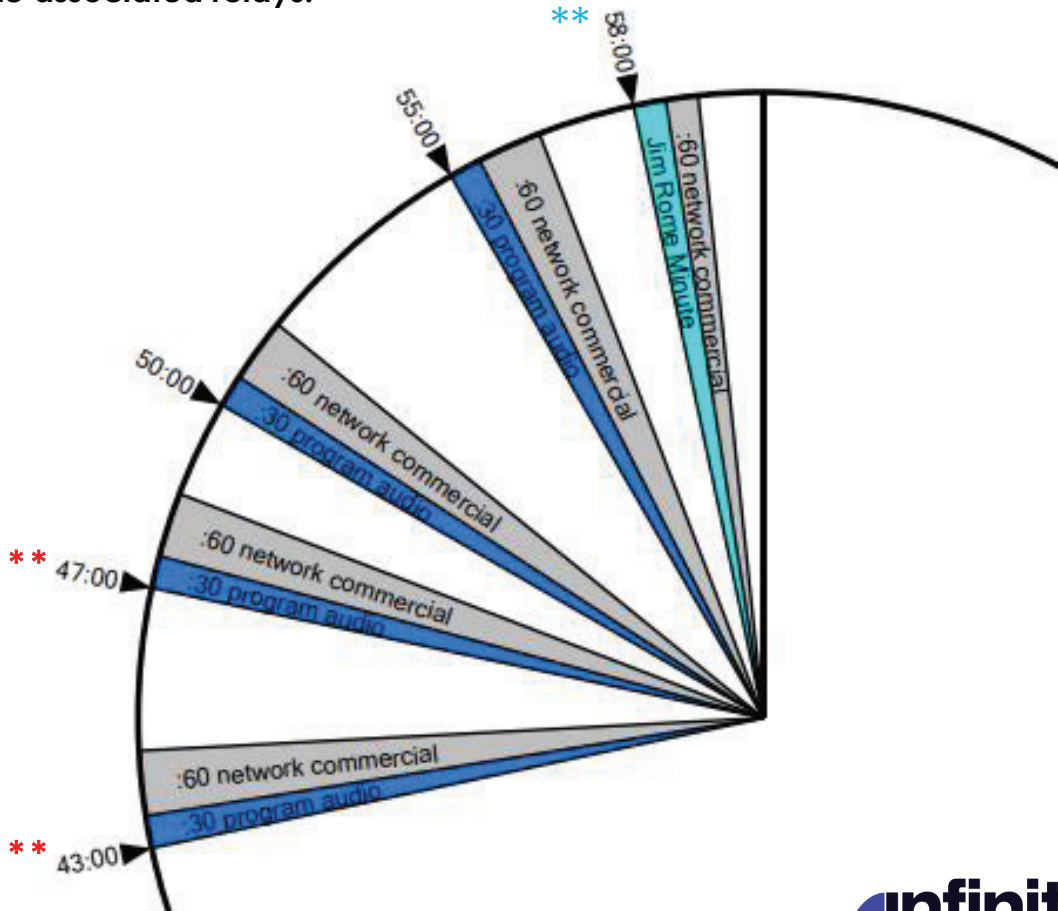

Westwood One

Wegener Format Clock

# Infinity Sports Network Minutes

Feed Time: Weekdays, 4am through 5pm ET

All reports are hard timed and do not utilize associated relays.

There are no relays associated with the Infinity Sports Network. All feeds are hard timed.

**\*\* Infinity Sports Network** minutes air at :43 and :47 hourly, 4:00 am through 5:00pm ET.

**\*\* The Jim Rome Minute** airs at 2:58pm and 5:58pm only.

**AFFILIATE TECHNICAL SERVICES**  
1-888-HELP450