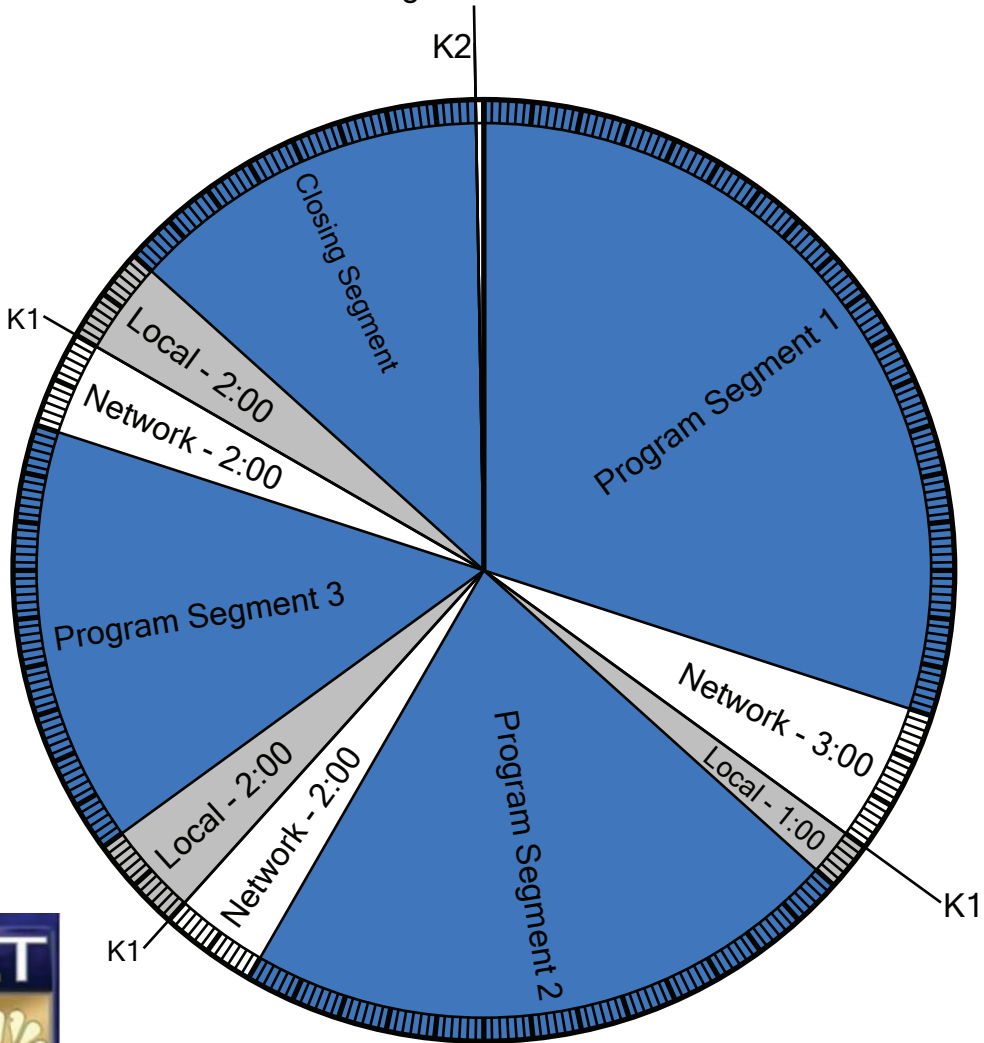

Westwood One

Wegener format clock

MEET THE PRESS

Feed times: 11 am -12 pm Eastern Sunday

*59:50 Legal ID

CLOSURES

K1
K2

PROGRAM FUNCTIONS

Local Stopset Start
Local ID

AVAILS

Local Min 5:00 / Network Min 7:00
Local Avails will be filled by PSAs

AFFILIATE TECHNICAL SERVICES

1-888-HELP450

AFFILIATE SALES

Stuart Greenblatt
Ph: (212) 419-2946
Email: sgreenblatt@westwoodone.com

* Events marked with an asterisk have fixed times, all other times are approximate
Effective: March 2024