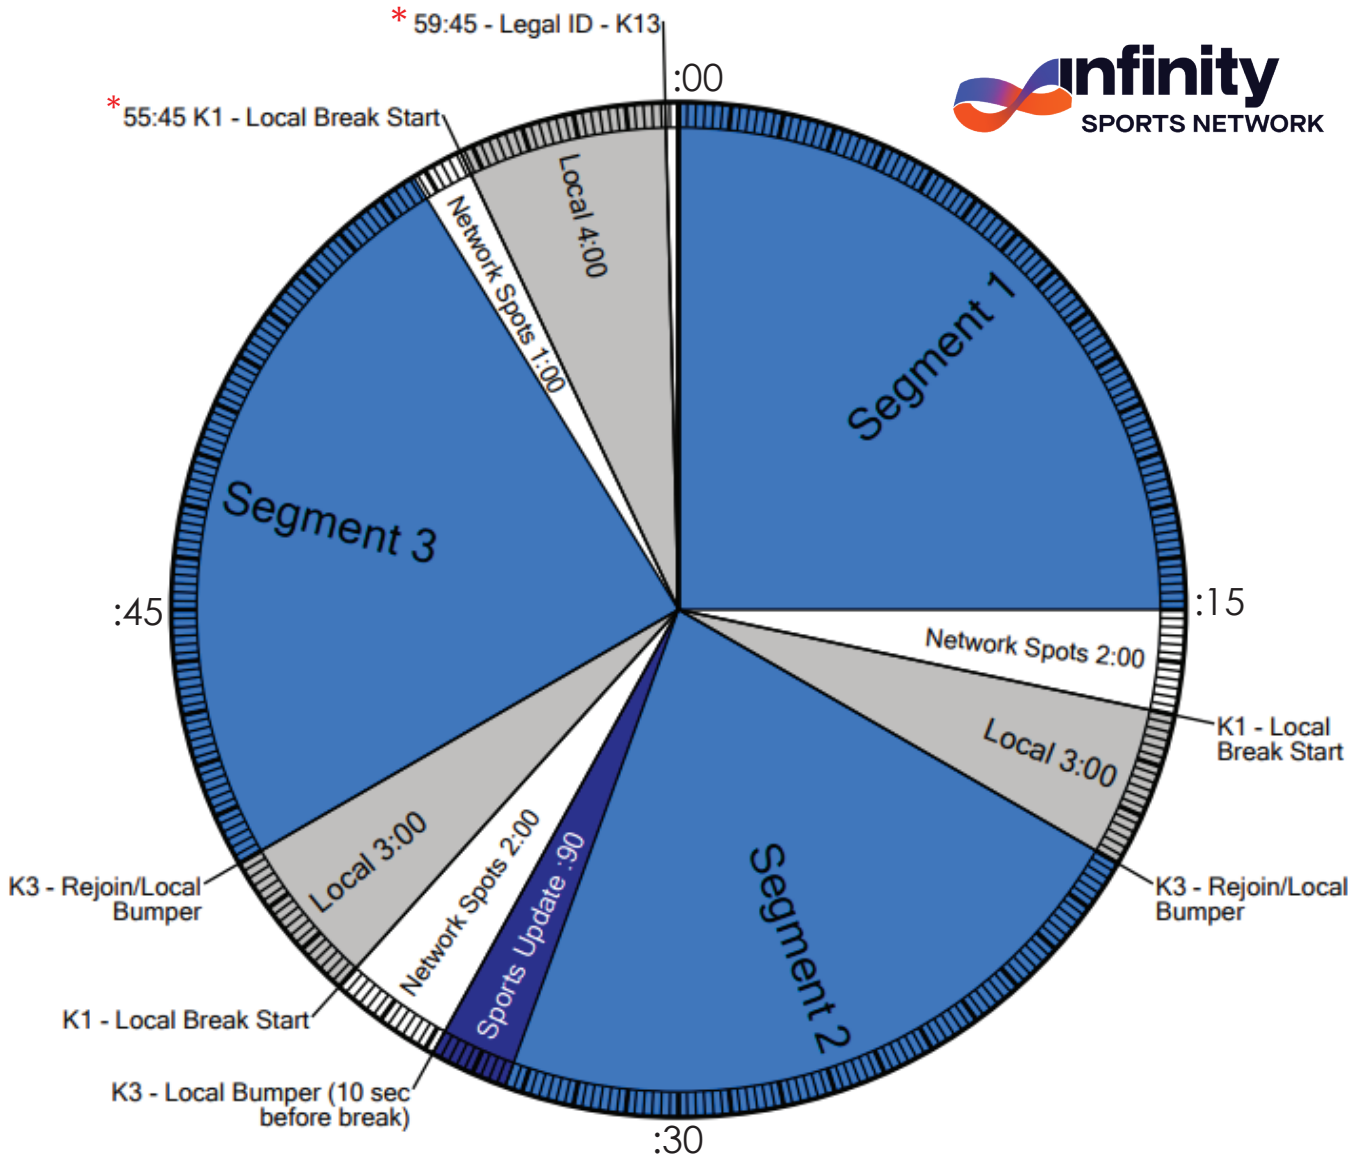

Westwood One

Infinity Sports Network Longform

Wegener Format Clock

Feed Time: 24/7 live

Closures

- K1
- K3
- K13

Program Functions

- Local Break Start
- Rejoin/Local Bumper 10 sec
- Legal ID

Sports Update and Local Bumper preceding second Network Break will NOT be present between 6:00 & 10:00 AM EST

AVAILS - Local 10 min, Network 5 min

LOCAL BREAKS ARE FILLED

Hard timed events are indicated by * - all others float & occur at approximate times pictured.