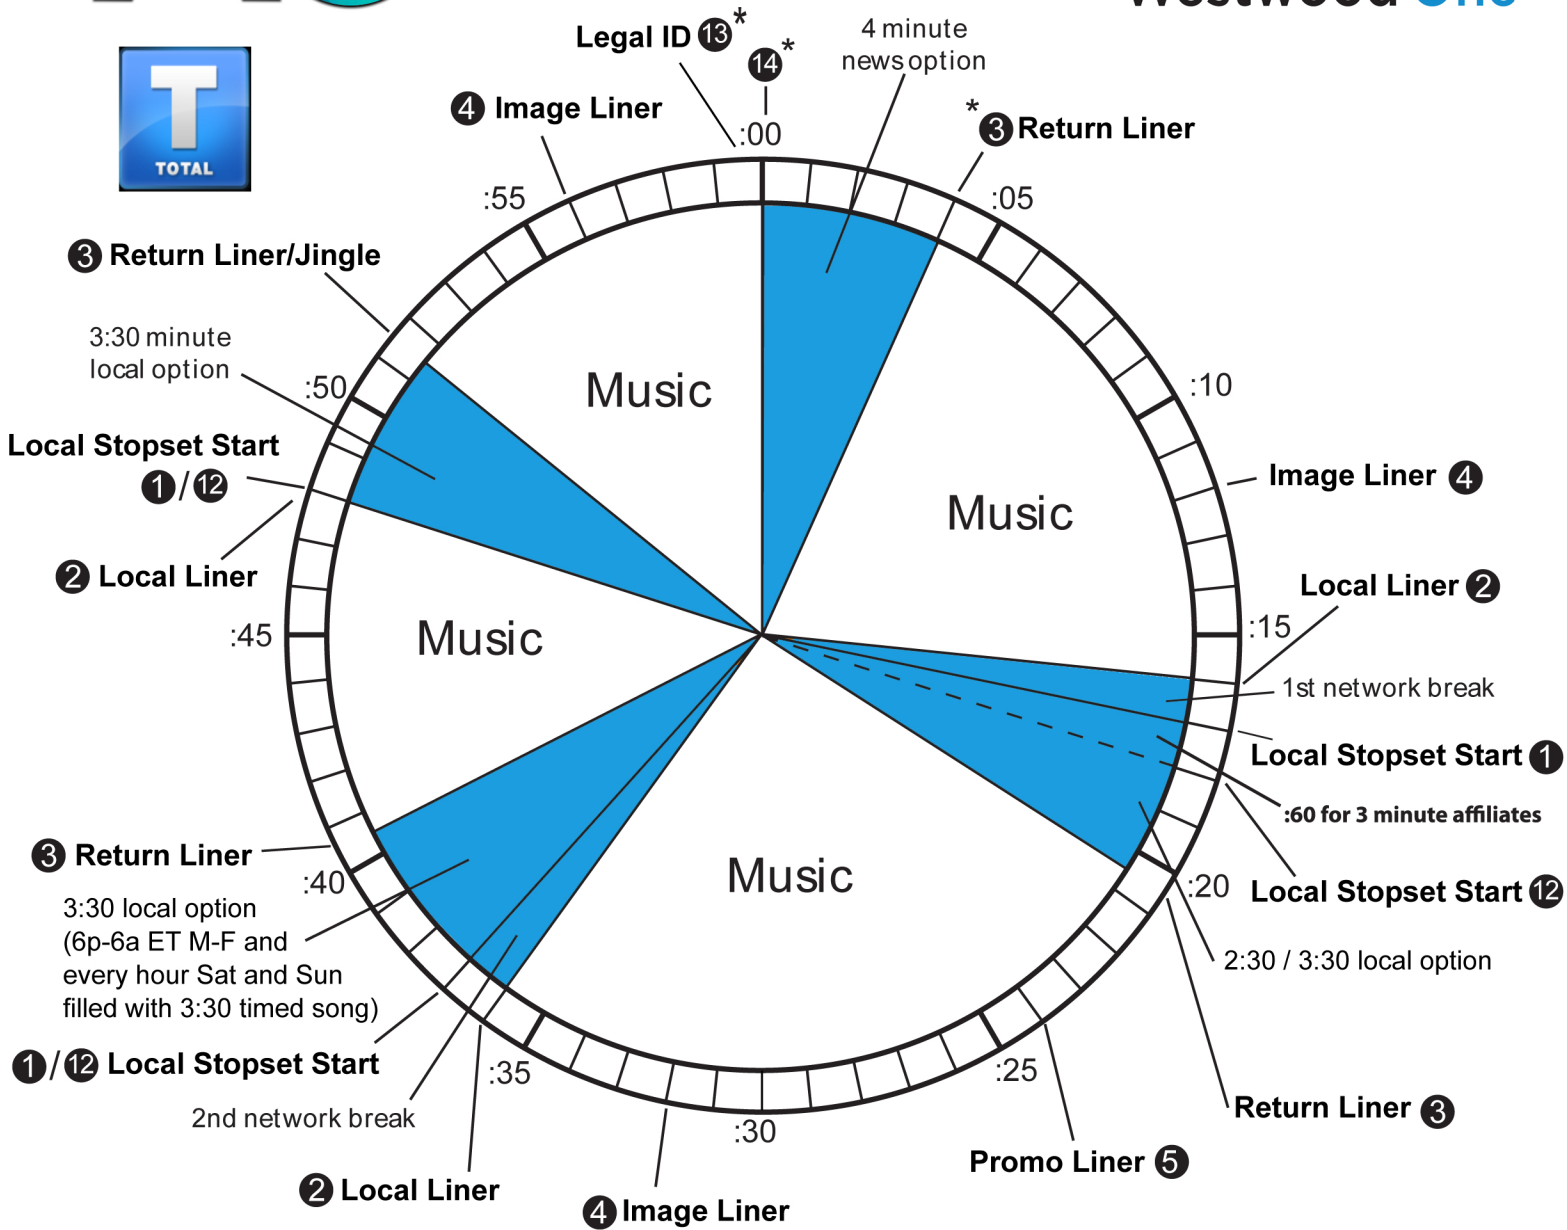

Westwood One

Function	Wegener Relay	XDS Netcue
2 Minute Affiliate Stopset Start	1	Z17
Local Liner (:03)	2	Z18
Return Liner / Jingle (:10)	3	Z19
Image Liner (:03)	4	Z20
Promo Liner (:13)	5	Z21
3 Minute Affiiate Stopset Start	12	Z28
Legal ID - fires at exactly 59:50 (:10)	13*	Z29
Top of the hour sync, fires at exactly 00:00	14*	Z30

Suggested stopset loading order:  
:17, :37, :48

All times are approximate, and will float.  
+ or - 5 minutes.

\* indicates an exact time event.

Local Commercial Avails on the clock:  
Maximum local option time = 10.5 minutes