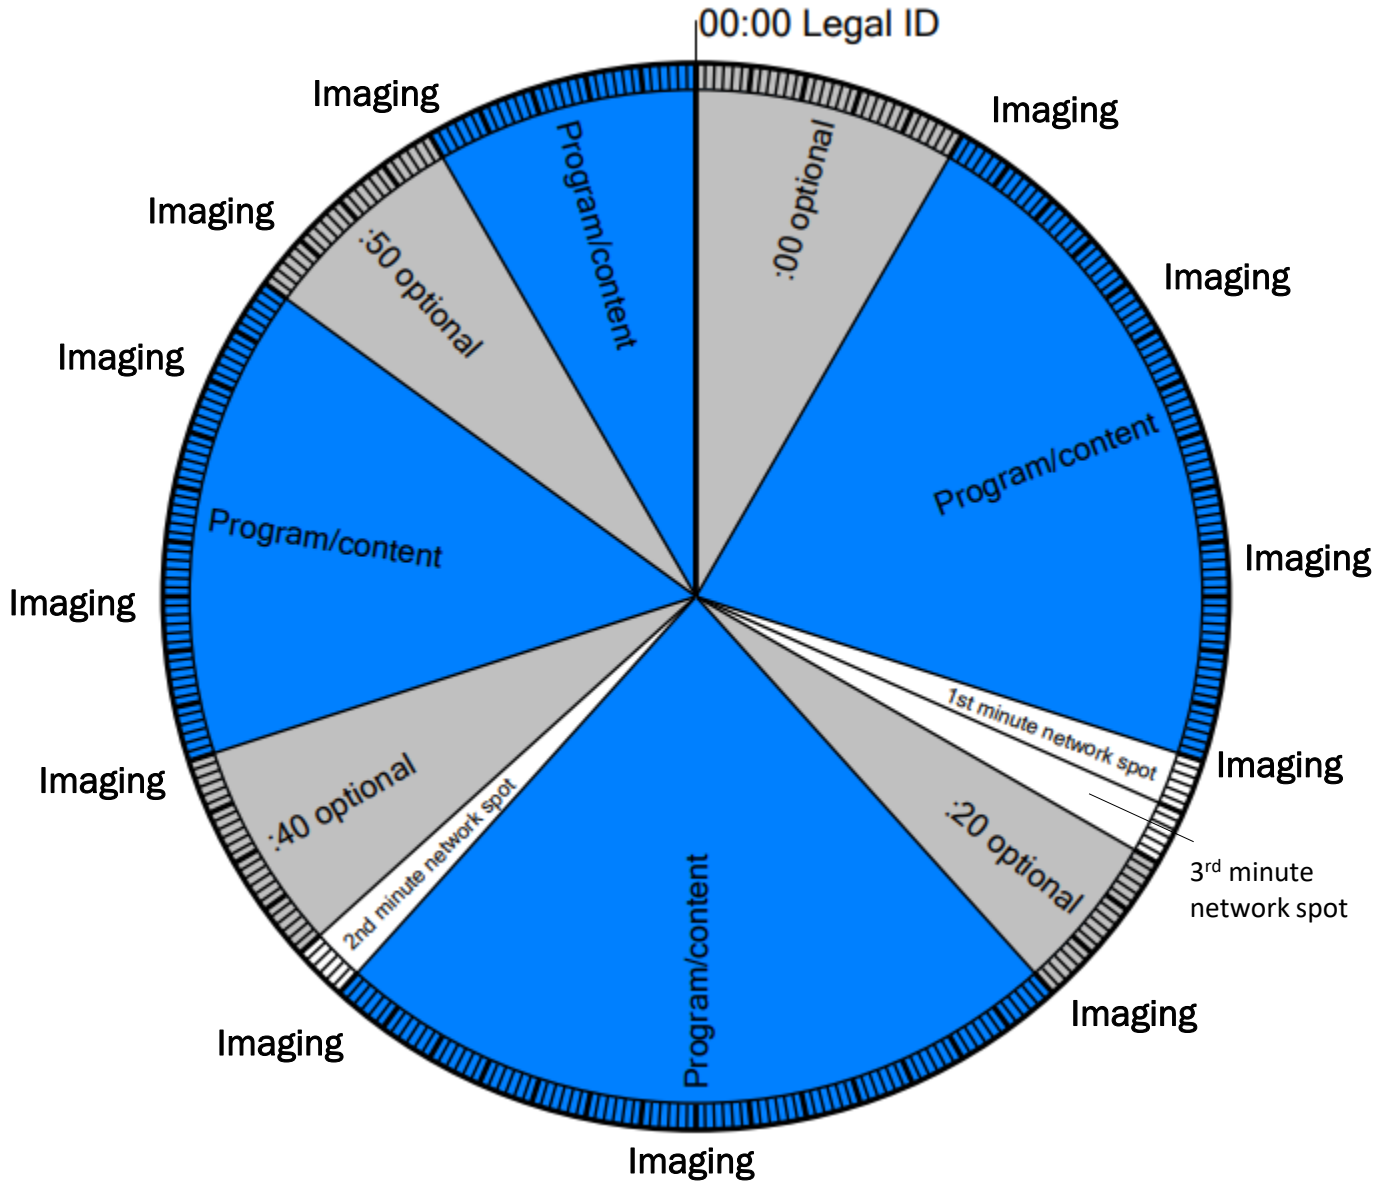

Westwood One

Wegener music format clock

# STORQ Local general format clock

24/7/365

### CLOSURES

Relay #1

GPI #1

(From automation)

### PROGRAM FUNCTIONS

Start Local Break

Resumes STORQ Playback

All displayed times are approximate